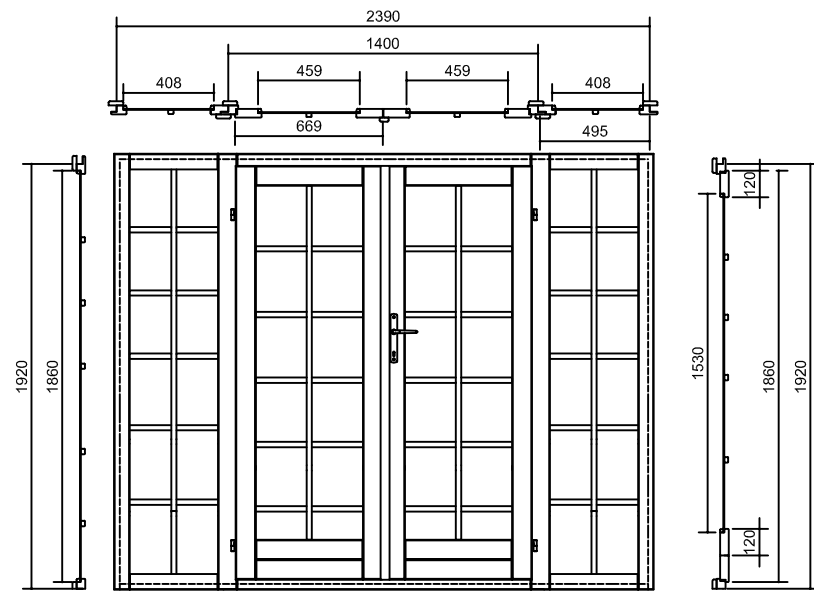

Keppel Option 2 in 44mm

1855x403 - 2 vnt.
 1525x455 - 2 vnt.
 705x506 - 2 vnt.