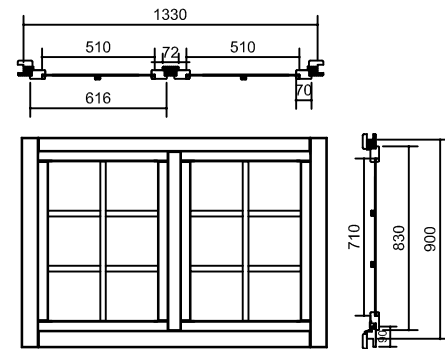

Keppel Option 2 in 44mm

1855x403 - 2 vnt.
 1525x455 - 2 vnt.
 705x506 - 2 vnt.